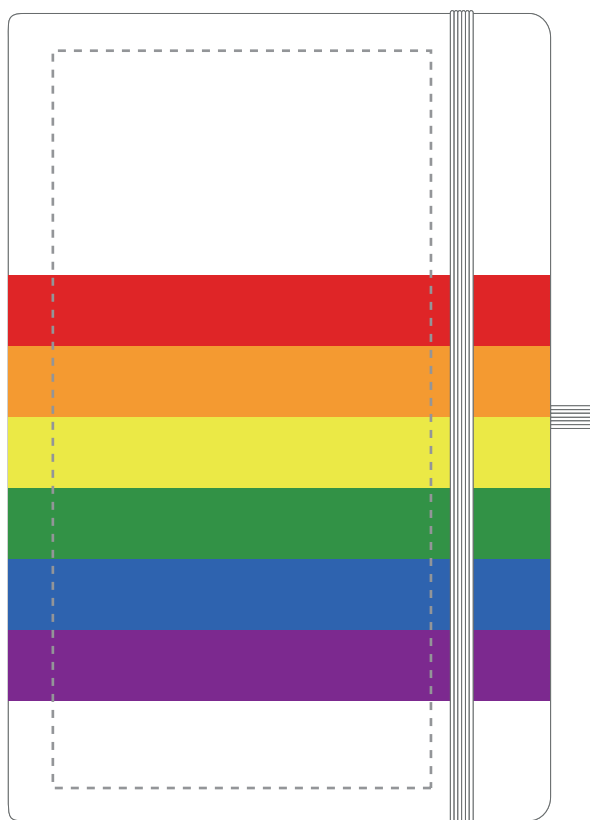

Artwork Approval

Your Ref:
Our Ref:

Quantity:
Version: 1

Product Code: QS0355
Product Colour: RAINBOW

PRODUCT NOTES: DUE TO THE NATURE OF THE PRODUCT THE PRINT POSITION MAY VARY BY 2 - 3 MM

We stock this item in the following colours

The dashed line is to demonstrate print area and will not appear on your printed item

PANTONE REFERENCE(S)

Full colour printing

PRINT LAYOUT

- ☐ CENTRED TO PRINT AREA
- ☐ CENTRED TO NOTEBOOK

ARTWORK SCALE 50%

PRINTING CONCERNS:

ACTUAL ARTWORK SIZE:

Please check the following are correct

QUANTITY ☒ CORRECT PRODUCT and PRODUCT COLOUR ☒ PRINT SIZE and POSITION ☒ PRINT COLOUR ☒ SPELLING, PHONE NUMBERS, EMAILS and WEBSITES ☒

Any special print requirements must be advised at approval stage, however a new visual may have to be done and approved which may affect the lead time. We may at times advise you of our concerns with regard to the print or print colour on the pdf proof - if approval is given this is unfortunately at your own risk. If a photograph is required of the item this may be chargeable and this is quite often done on day of despatch and could delay your order if approval isn't received immediately.

We cannot accept liability for errors, however caused, which are evident in the proof and not indicated by you at this stage. You are liable for all relevant costs incurred in correcting such mistakes once the proof has been approved. Please note: Your order will not go into production until this proof is approved in writing. This product may have more than one print area, please check to ensure the print position is correct as mistakes cannot be rectified once the goods have been printed. Due to the restrictions and constraints of printing, we can only use 'coated' ink, therefore your pantone reference will need to be a 'C' code. Please double check the pantone colour against a coated pantone book before approving the artwork. The colour and texture of a product can also have an effect on the final print colour.

To proceed, please reply back to sender clearly stating that the proof is approved